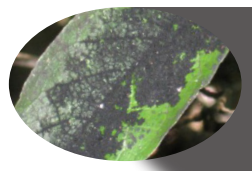

SNS Pest & Disease Control Application Guide

White Flies

Fungus Gnat Adults

Fungus Gnat Larvae

Root Aphid Adults

Root Aphid Larvae

Spider Mites
Broad Mites
Russett Mites

Leaf Aphids

Thrips

Black Mold

Leaf Rust

Mildew

Ants

Earwigs

Mosquitos

Silverfish