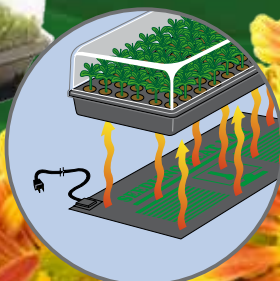

# SUCCESSFUL GROWING SIMPLE & EASY

The Germination Station with heat mat is the ideal environment for starting your seeds & cuttings, providing your plants with the essentials: gentle warmth and controlled humidity.

Pre-Packed in Cut Case Display

- Optimum growth** - with controlled humidity under the dome
- Strong healthier starts** - by giving your seeds and cuttings exactly what they need to thrive
- Increased germination success** - by maintaining the ideal temperature range for seeds to grow

**INCLUDES:**

- UL listed heat mat, 17W, 120V
- 72-cell seedling insert
- 2" humidity dome
- Instructions with growing tips
- 11" x 22" watertight base tray

Heat Mat maintains ideal temperature range for seed germination