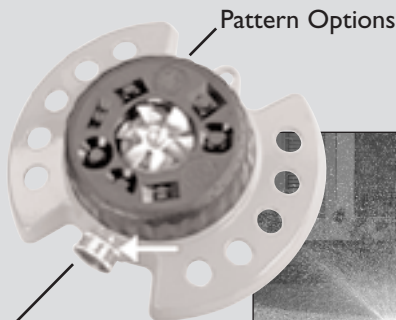

# Dramm ColorStorm™ 9-Pattern Turret Sprinkler

**9 Different Water Patterns**  
**Limited Lifetime Warranty**  
**Durable Metal Base**

Click Desired Pattern Selection to  
Hose Input Area to Choose Water Pattern