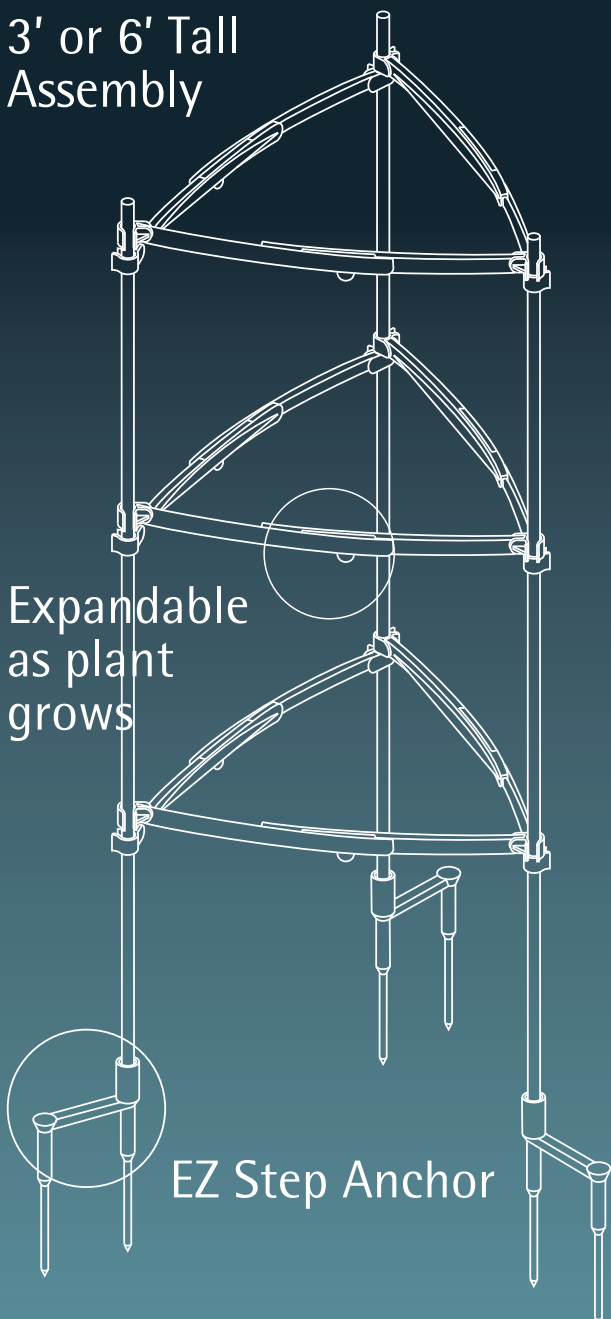

# STAKE IT™ EASY™

PLANT STAKING SYSTEM  
SISTEMA DE ESTACAS PARA PLANTAS

GARDENER'S  
Blue Ribbon™

Simple-to-Use,  
Expandable,  
Perfect for Climbing  
Plants & Flowers

*Fácil de usar,  
Extensible,  
Ideal para plantas  
y flores trepadoras*

3' or 6' Tall  
Assembly

Expandable  
as plant  
grows

EZ Step Anchor

Straight  
Vertical

Twin Cages

Flared Out

Tepee

Model # STEZ1 - Patent Pending

# STAKE IT EASY™

SYSTEM INCLUDES *EL SISTEMA INCLUYE:*

3 - EZ Step Anchors  
*sujetadores fáciles de utilizar*

6 - 36" Plant Stakes  
*estacas para plantas de 91,4 cm*

9 - Expandable Connectors  
*conectores extensibles*